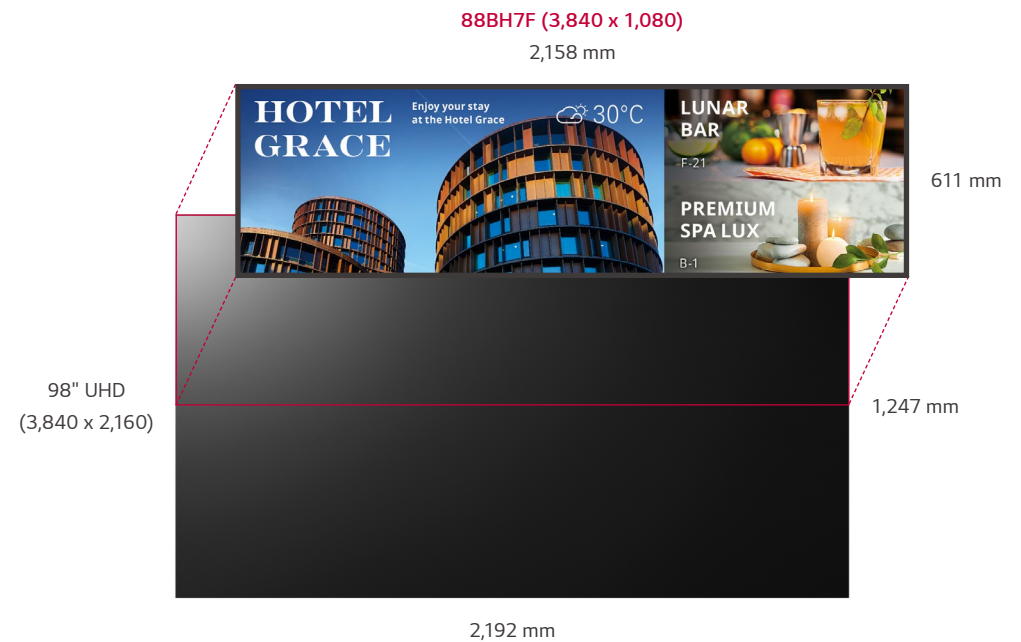

Ultra Stretch Signage | 88BH7F

Ultra Stretch Signage, 32:9 Space-Fitting Wide Screen

The 88BH7F is the most suitable display for delivering new forms of advertising and multiplexed information in a 32:9 widescreen format that brings you a new experience, captivating customers' attention.

32:9 Wide Screen

High Picture Quality

Effective Content Delivery

Efficient Operation

* All images are for illustrative purposes only.

32:9 Extended Wide Format

It is a unique wide screen with 32:9 bar type which provides much more flexibility in playing content than the conventional display of 16:9 ratio.

Ultra HD Resolution (3,840 x 1,080)

Ultra HD resolution delivers an immersive viewing experience with vivid colors and clear images.

Flexibility for Content Management

The 88BH7F is able to organize multi content with video and text according to user's desired ratio. Also, it is optimized to show a vertical or horizontal object without truncation, providing lifelike viewing experiences to the customers.

Tiled Scene with Immersive View

The 88BH7F can show a tiled scene by up to 15 x 15 configuration. This will be the best choice if you want to use a large screen, or provide visual impact to your customers in a different way.