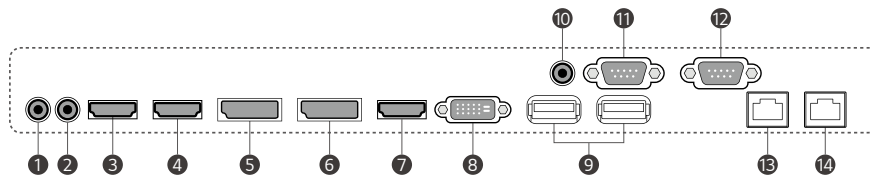

Tiled Scene with Immersive View

The 88BH7F can show a tiled scene by up to 15 x 15 configuration. This will be the best choice if you want to use a large screen, or provide visual impact to your customers in a different way.

LAN Daisy Chain Management

By using this daisy-chained network feature, you can execute commands such as controlling, monitoring and even updating firmware.

Real-Time Monitoring with Signage365Care

Easier and faster maintenance are available with our optional cloud service solution Signage365Care*. It remotely manages the status of displays in client workplaces for fault diagnosis and remote-control services, ensuring the stable operation of clients' businesses.

* The availability of the "Signage365Care" service differs by region, so please contact the LG sales representative in your region for more details.

DIMENSION (unit: mm)

CONNECTIVITY

- ① AUDIO In
- ② AUDIO Out
- ③ HDMI(1) In 2.0
- ④ HDMI(2) In 2.0
- ⑤ DP In
- ⑥ DP Out
- ⑦ HDMI(3) In 1.4
- ⑧ DVI-D In
- ⑨ USB 2.0 In
- ⑩ IR & LIGHT SENSOR
- ⑪ RS-232C In
- ⑫ RS-232C Out
- ⑬ LAN In
- ⑭ LAN Out