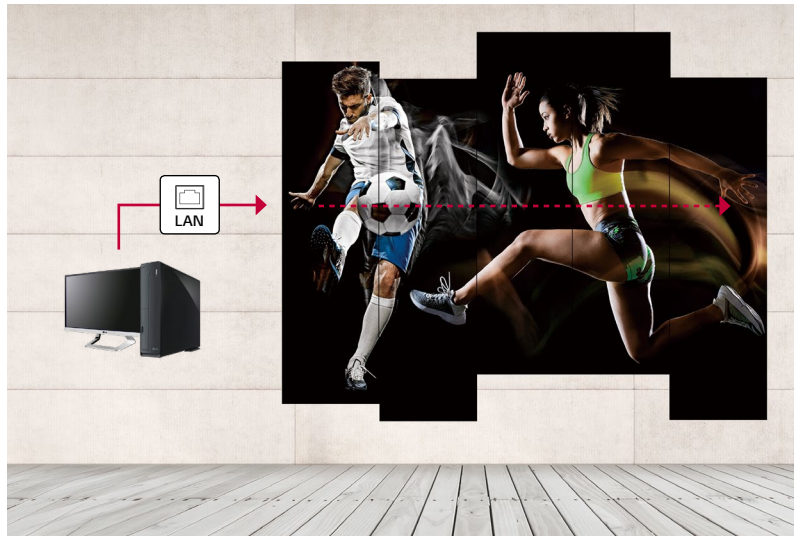

LAN Daisy Chain Management

By using this daisy-chained network feature, you can execute commands such as controlling, monitoring and even updating firmware.