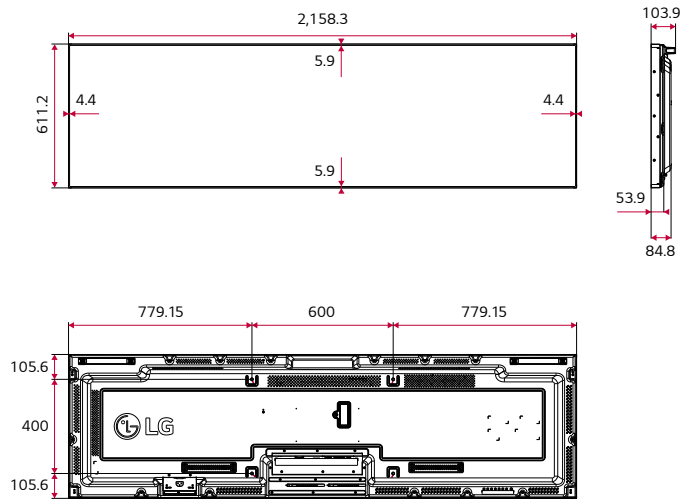

Tiled Scene with Immersive View

The 88BH7F can show a tiled scene by up to 15 x 15 configuration. This will be the best choice if you want to use a large screen, or provide visual impact to your customers in a different way.

* The availability of the "Signage365Care" service differs by region, so please contact the LG sales representative in your region for more details.

DIMENSION (unit: mm)

CONNECTIVITY

- ① AUDIO In
- ② AUDIO Out
- ③ HDMI(1) In 2.0
- ④ HDMI(2) In 2.0
- ⑤ DP In
- ⑥ DP Out
- ⑦ HDMI(3) In 1.4
- ⑧ DVI-D In
- ⑨ USB 2.0 In
- ⑩ IR & LIGHT SENSOR
- ⑪ RS-232C In
- ⑫ RS-232C Out
- ⑬ LAN In
- ⑭ LAN Out