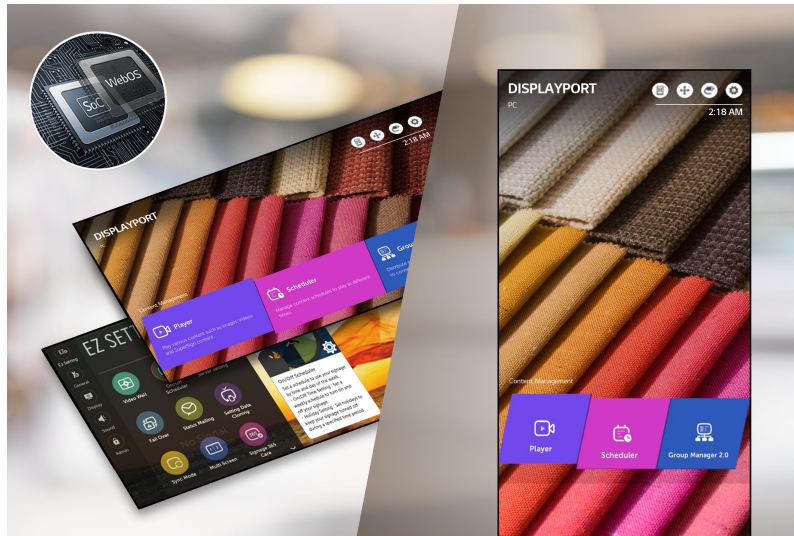

High Performance SoC with webOS

Built-in Quad Core SoC can execute several tasks at once while providing smooth content playback without the need for a media player. Also LG webOS platform enhances user convenience with intuitive GUI and simple app development tools.